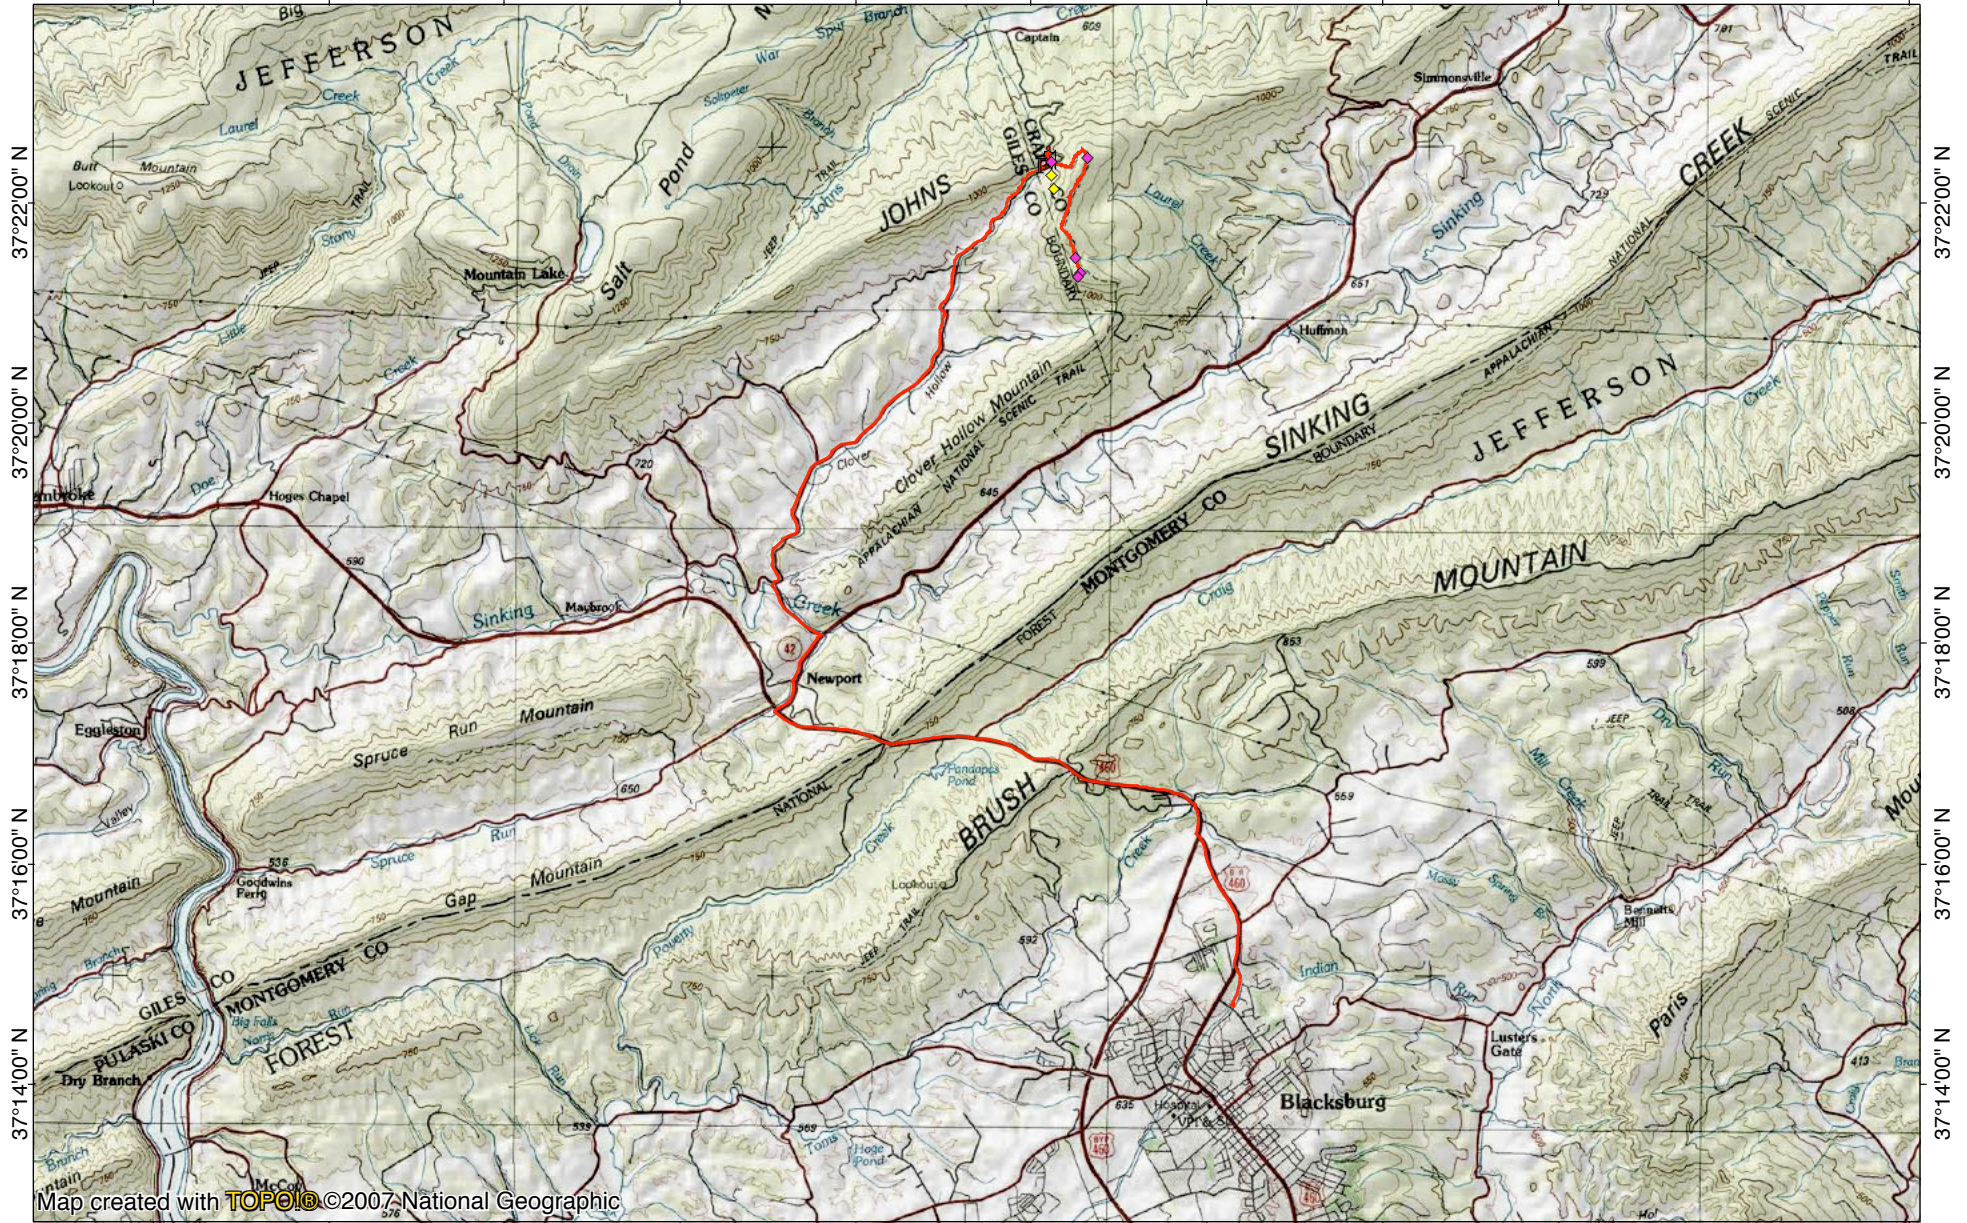

TOPO! map printed on 03/27/07 from "Kelly_Knob-rd.tpo"

80°37'00" W 80°35'00" W 80°33'00" W 80°31'00" W 80°29'00" W 80°27'00" W 80°25'00" W 80°23'00" W 80°21'00" W WGS84 80°17'00" W

Map created with TOPO! ©2007 National Geographic

80°37'00" W 80°35'00" W 80°33'00" W 80°31'00" W 80°29'00" W 80°27'00" W 80°25'00" W 80°23'00" W 80°21'00" W WGS84 80°17'00" W