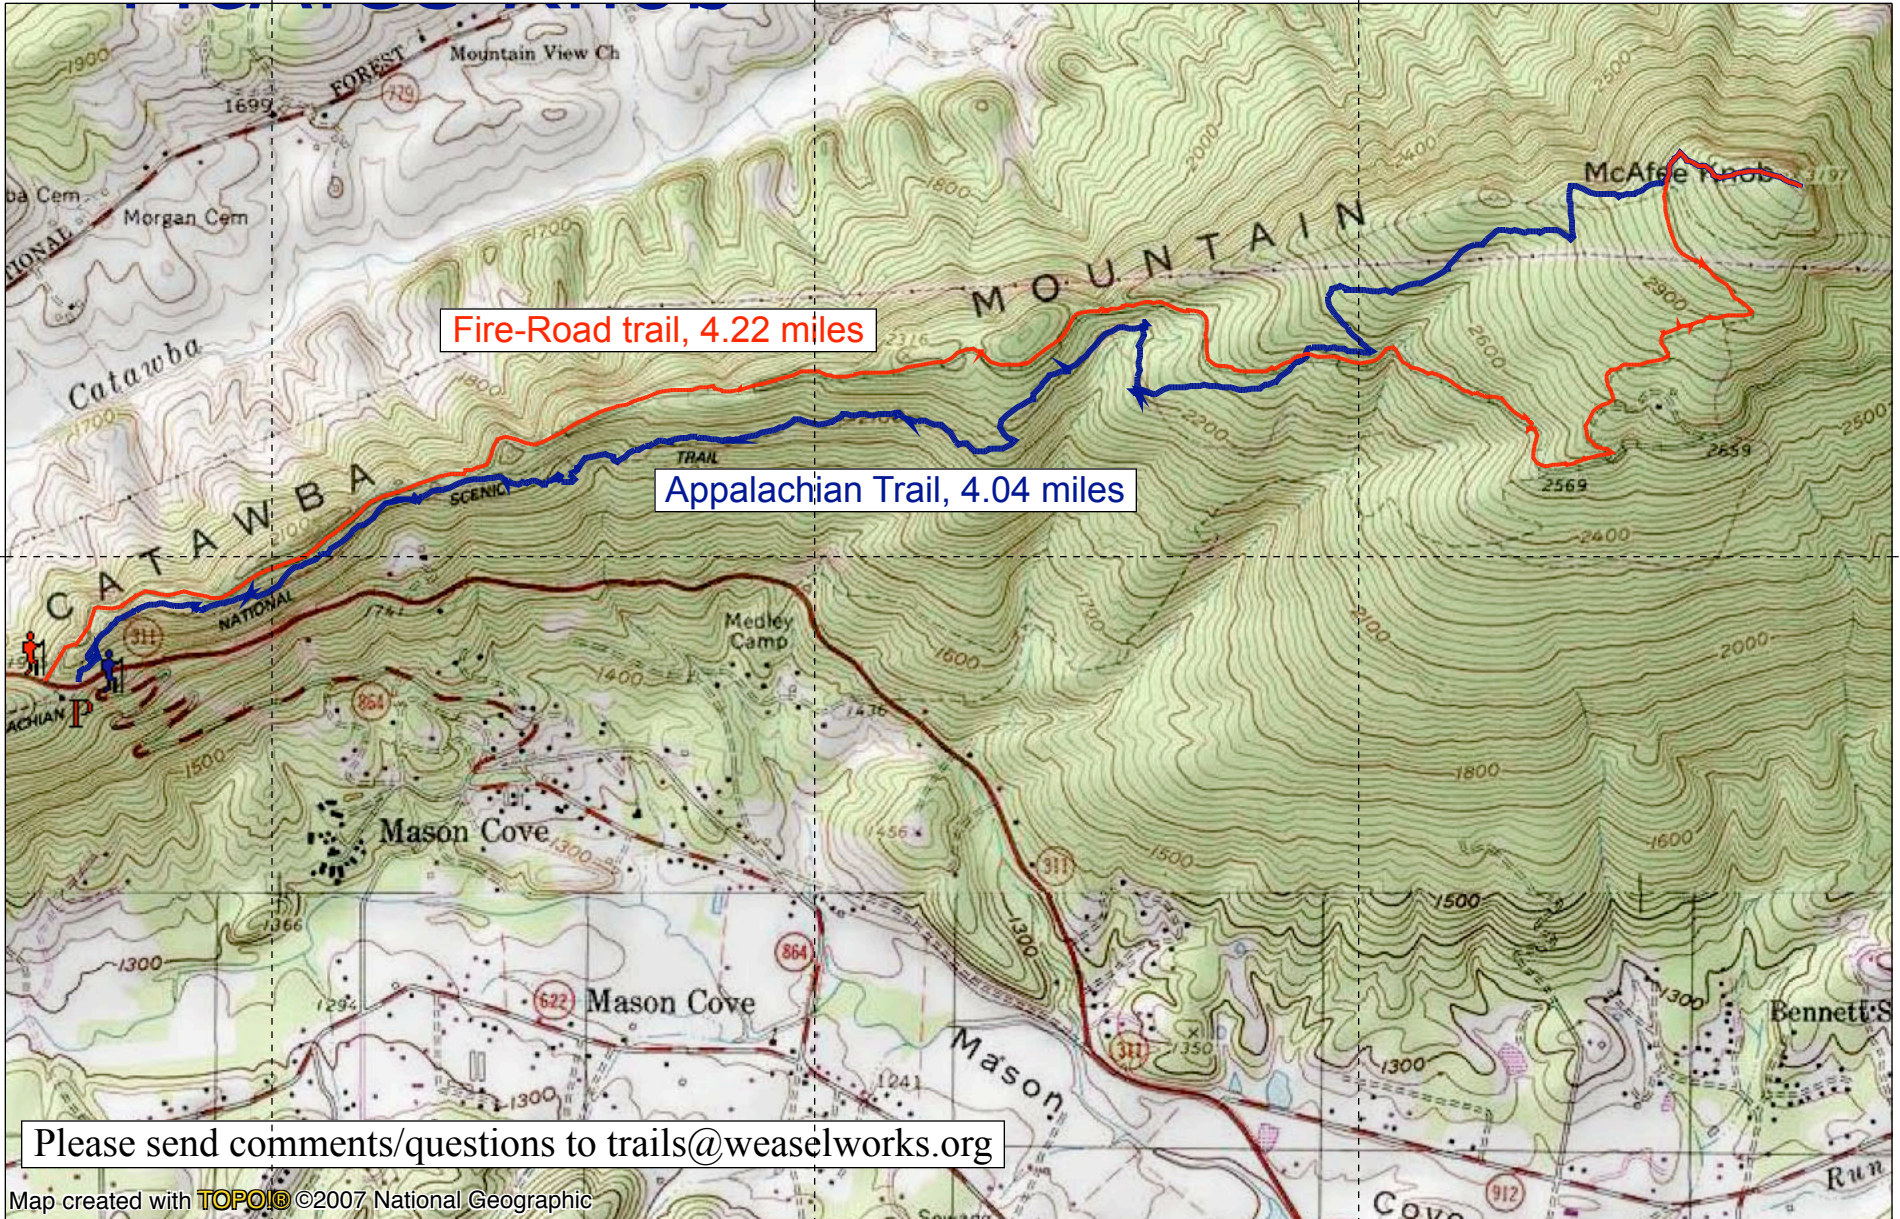

80°05'00" W

80°04'00" W

WGS84 80°03'00" W

Fire-Road trail, 4.22 miles

Appalachian Trail, 4.04 miles

Please send comments/questions to [trails@weaselworks.org](mailto:trails@weaselworks.org)

Map created with TOPO! ©2007 National Geographic

80°05'00" W

80°04'00" W

WGS84 80°03'00" W

03/26/07